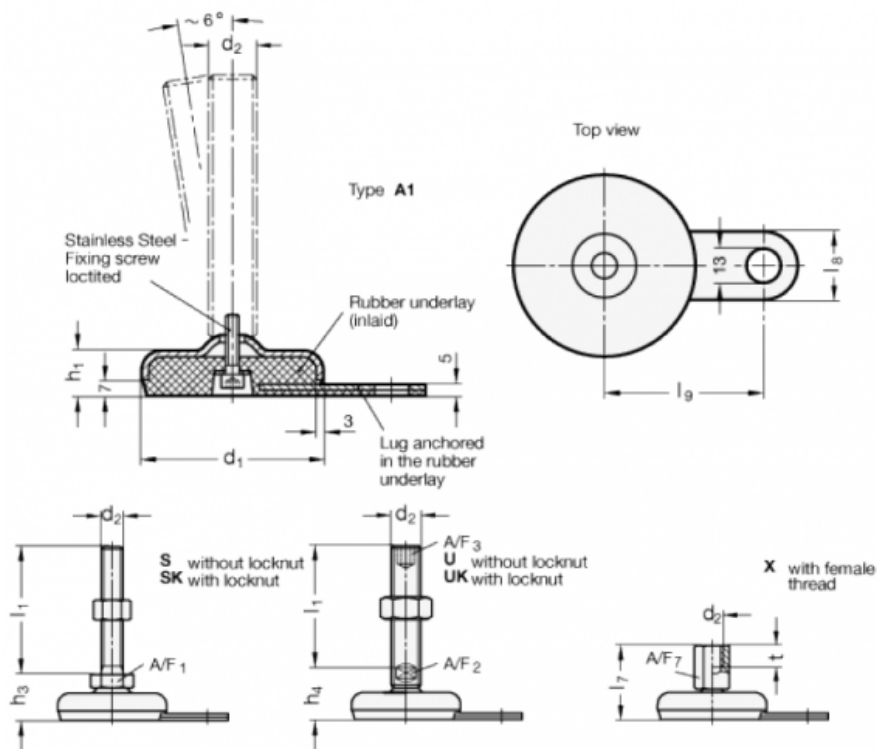

Data Sheet

Article number: 203260M1260A1S

Description: E+G levelling foot

GN 32-60-M12-60-A1-S

Note: S Without nut, External hexagon at the bottom

Measures

A/F1	=	17
d1	=	60
d2	=	M12
h1	=	19
h3	=	27
l1	=	60
l8	=	25
l9	=	50